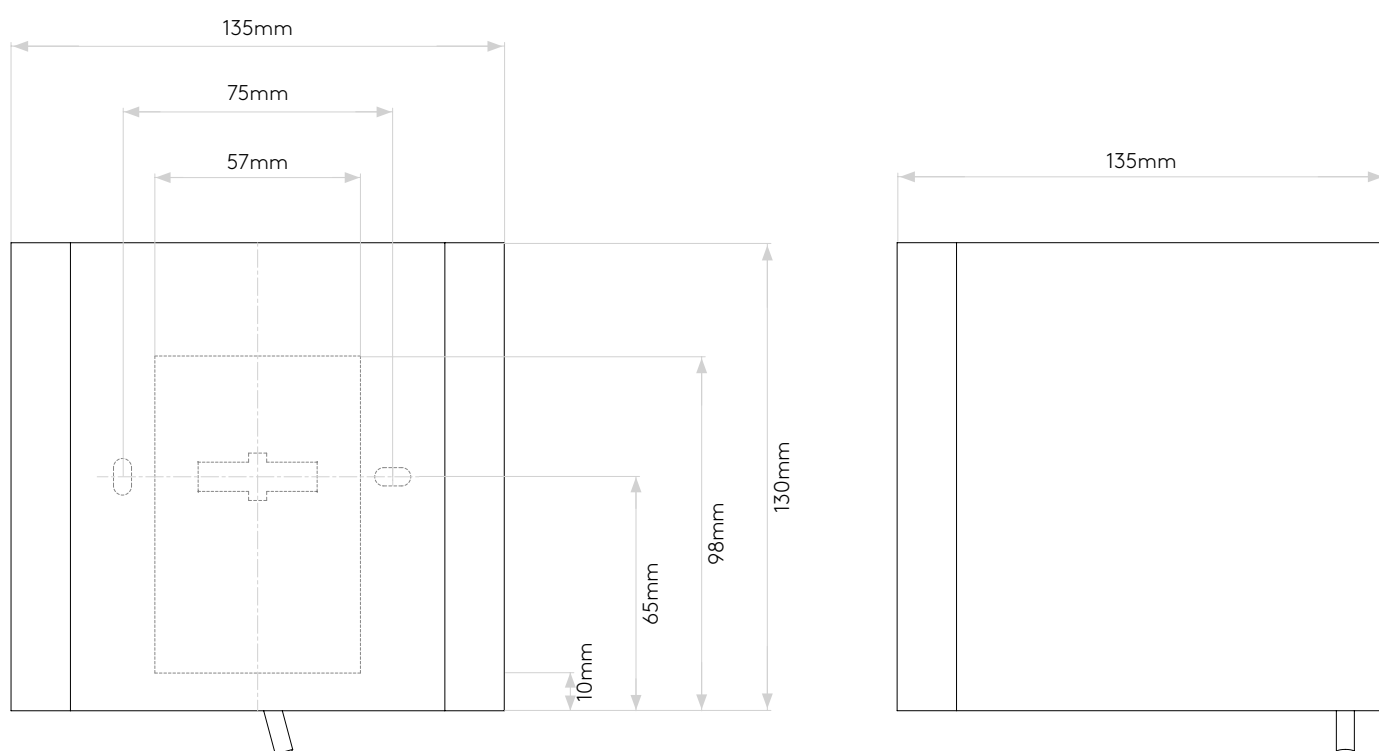

## GENERAL

LOCATION:	Interior
CLASS:	CE (Class I)
IP RATING:	IP20
BATHROOM ZONE:	Zone 3
DRIVER REQUIRED:	No
INSTALLATION ORIENTATION:	Wall Mount - Vertical
MAIN MATERIAL:	-
DIMENSIONS (mm):	H:130 W:135 D:135
CUT OUT HOLE (mm):	-
RECESS DEPTH (mm):	-
FIRE RATING:	-
CABLE LENGTH (mm):	-
GROSS WEIGHT (kg):	0.32

## LAMP

LIGHT SOURCE:	E14/SES
WATTAGE:	60W
LAMP INCLUDED:	No
MAXIMUM LAMP LENGTH (mm):	79
LUMINOUS FLUX (lm):	Lamp Dependent
COLOUR TEMP (K):	Lamp Dependent
CRI (Ra):	Lamp Dependent
MACADAM ELLIPSE:	Lamp Dependent
TILT ADJUSTABLE ANGLE (°):	-
ROTATION ADJUSTABLE ANGLE (°):	-
LIFETIME (hrs):	Lamp Dependent
BEAM ANGLE (°):	Lamp Dependent

Please note that some dimensions may vary slightly due to manufacturing tolerances, this includes cable entry and fixing holes

Veillez noter que certaines dimensions peuvent varier légèrement en raison des tolérances de fabrication, y compris l'entrée de câble et les trous de fixation.