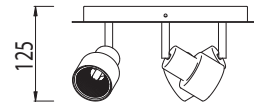

Excel Triple Round Data Sheet

Part Number:

0174 Excel Triple Round

Front View

 3 x 50w GU10

IP20

 Zone

 Class 1

Gross weight: 1.5 Kg
Outer carton quantity: 12

23.08.06