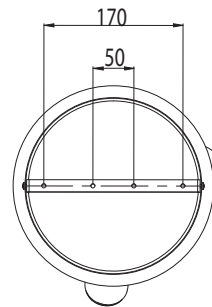

Excel Triple Round Data Sheet

Part Number:

0174 Excel Triple Round

Front View

 3 x 50w GU10

IP20

 Zone

 Class 1

Gross weight: 1.5 Kg
Outer carton quantity: 12

23.08.06