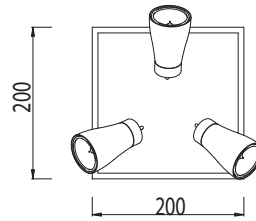

Alaska Triple Square Data Sheet

Part Number:

01019 Alaska Triple square

Front View

3 x 50w GU10 IP20 Zone Class 1 F

Gross weight: 1.9 Kg
Outer carton quantity: 8

23.08.06