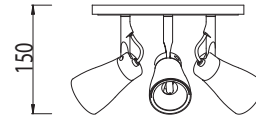

Alaska Triple Square Data Sheet

Part Number:

01019 Alaska Triple square

Front View

3 x 50w GU10 IP20 Zone Class 1 F

Gross weight: 1.9 Kg
Outer carton quantity: 8

23.08.06