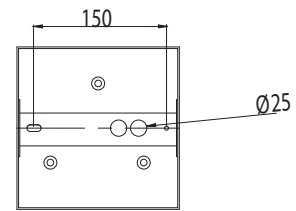

Alaska Triple Square Data Sheet

Part Number:

01019 Alaska Triple square

Front View

3 x 50w GU10 IP20 Zone Class 1 F

Gross weight: 1.9 Kg
Outer carton quantity: 8

23.08.06